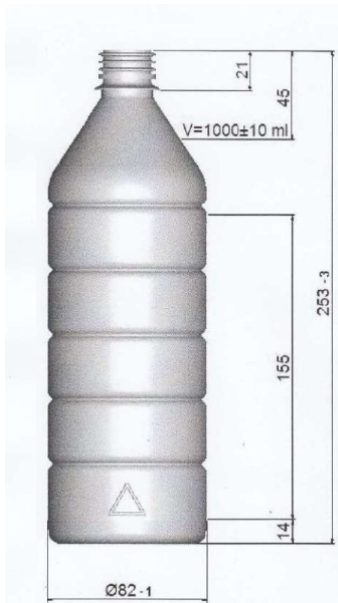

Jenny 1000

General info

Item no. (SKU):	
Family / Range:	MISC
Capacity:	1000ml
Neck:	28 PCO
Weight:	36
Shape:	Round
Material:	PET
Colour:	All Colours Available
Print Areas:	
Country of Origin:	Lithuania

Packaging Info

Packed in Boxes

Box Dimensions (mm):	594 x 394 x 448
Quantity per box (pcs):	
Boxes per pallet (pcs):	
Quantity per pallet (pcs):	
Net weight (kg):	
Gross weight (kg):	
Pallet height (mm):	2400

Packed in PE bags on trays (Full pallet)

Tray dimensions (mm):	1200 x 800 x 50
Quantity per tray (pcs):	154
Quantity per PE bag (pcs):	
PE bags per tray (pcs):	
Trays per pallet (pcs):	9
Quantity per pallet (pcs):	1386
Net weight (kg):	50
Gross weight (kg):	64
Pallet height (mm):	2400